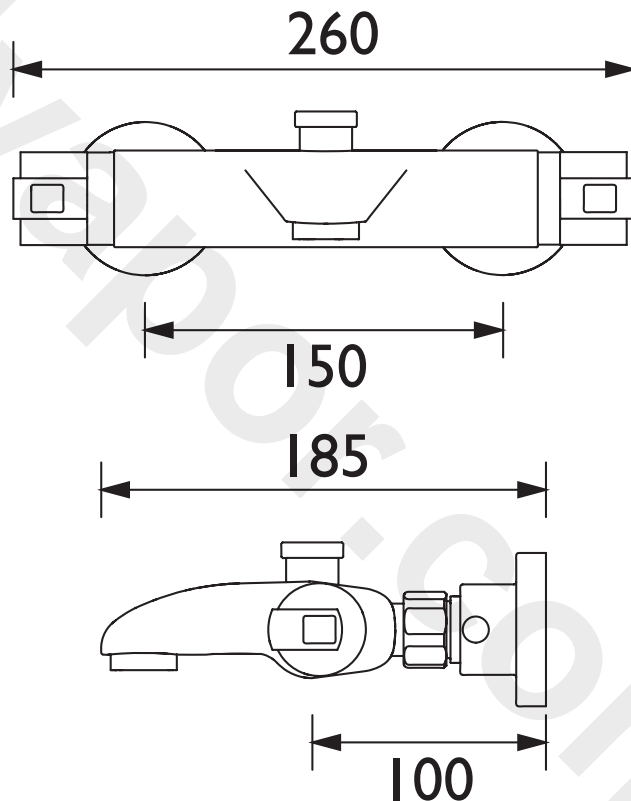

AS2 WMT THBSMVO C

ASSURE Tap Range Assure TMV2 Wall Mounted Thermostatic Bath Shower Mixer Valve Only Chrome

Features:

- Supplied with Fast Fix Isolating wallmount 12 kit.
- TMV2 thermostatic temperature control to prevent surges of hot or cold water
- Integral diverter valve
- 15mm inlet connections

Product Certifications:

For more products, visit our website:
<http://www.bristan.com>

Specification

Product Type:	Bathroom Tap
Main Construction Material:	Brass
Mount Type:	Wall Mounted
Connection Inlet:	G 3/4"
Connection Outlet:	15mm Compression
Number of Tap Holes:	2
Valve/Cartridge Type:	1/2" Quarter Turn Ceramic Disc Valve
Plumbing System Requirements:	Suitable for all plumbing systems
Minimum Dynamic Pressure:	0.5 bar
Maximum Dynamic Pressure:	5.0 bar
Maximum Hot Water Temperature: °C	65
Maximum Static Pressure: (bar)	10
Flow Type:	Single
Isolation Included:	Yes

Dimensions (measurements in mm)

Flow Rates (l/min)

System Pressure (bar)	0.5	1	2	3	5
Through Bath Filler (Mixed)	11.3	15.9	22.6	27.7	35.7

TECHNICAL DATA SHEET

BRISTAN

D3